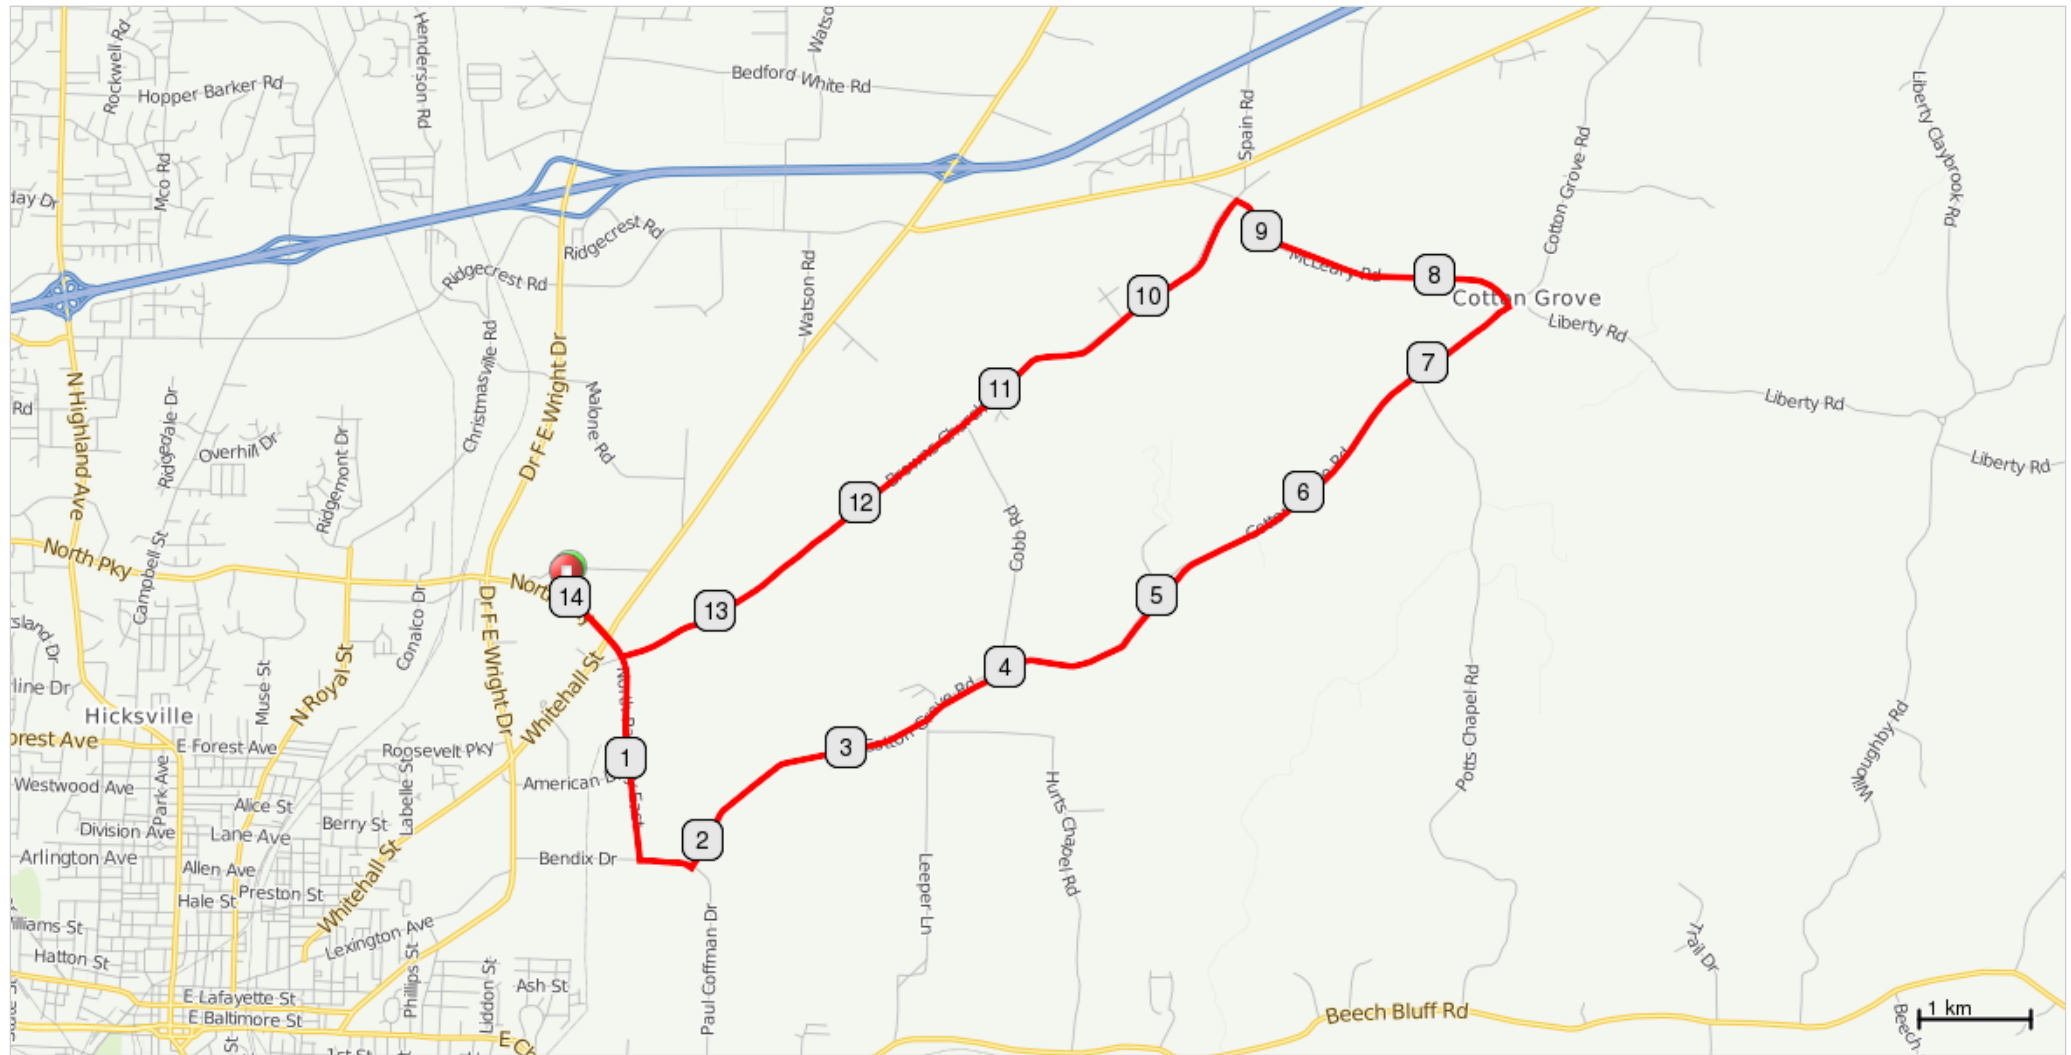

14 Mile - Bagels and Bluegrass

14 Mile - Bagels and Bluegrass

0.0	0.0	λ	Start of route
1.6	1.6	←	L onto North Pkwy E/N Pkwy E
1.8	0.3	←	L onto Cotton Grove Rd
7.5	5.7	←	L onto McLeary Rd
9.3	1.7	←	L onto Browns Church Rd
13.6	4.3	→	R onto North Pkwy E/N Pkwy E
14.0	0.4	↑	L
14.0	0.0	👉	End of route

14.0 miles. +712/-712 feet
