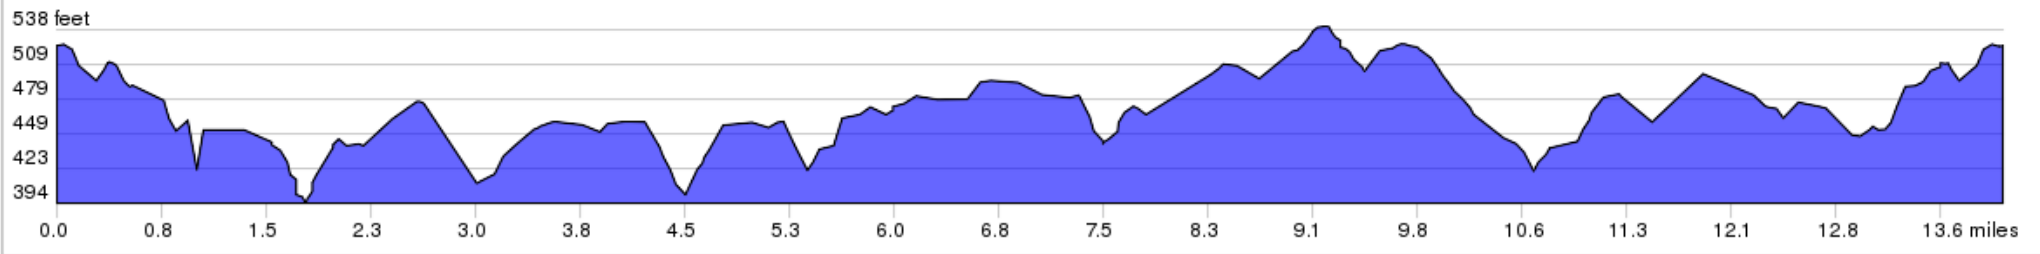

14 Mile - Bagels and Bluegrass

14 Mile - Bagels and Bluegrass

0.0	0.0	λ	Start of route
1.6	1.6	←	L onto North Pkwy E/N Pkwy E
1.8	0.3	←	L onto Cotton Grove Rd
7.5	5.7	←	L onto McLeary Rd
9.3	1.7	←	L onto Browns Church Rd
13.6	4.3	→	R onto North Pkwy E/N Pkwy E
14.0	0.4	↑	L
14.0	0.0	👉	End of route

14.0 miles. +712/-712 feet
